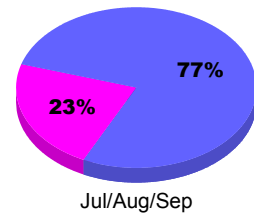

Membership Results
2010-2011

Membership
2009-2010

Month	Net Memb Goal	Actual New Memb	Actual Dropped Memb	Gain/Loss of Memb	Gain/Loss of Memb
Jul/Aug/Sep	250	404	-147	257	17
Totals	250	404	-147	257	17

Membership Results 2010-2011

Goal, New, Dropped, Gain/Loss

Comparison of Membership Gain/Loss

Current Year Compared to the Previous Year

Gender Comparison 2010-2011

■ Male ■ Female