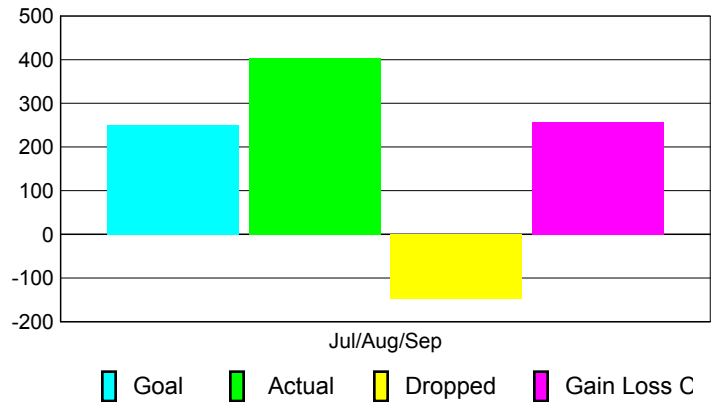

Membership Results 2010-2011

Goal, New, Dropped, Gain/Loss