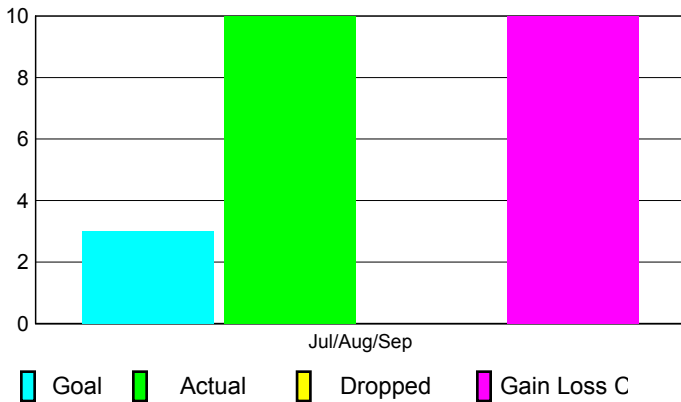

2010-2011 GMT Reports for District (or Undistricted) **District 324C6**

GMT: Adv K G RAMA KRISHNA MUR

Location: INDIA

GMT CA: 6

CLUBS

Club Results
2010-2011

Clubs
2009-2010

Month	New Club Goal	Actual New Clubs	Actual Dropped Clubs	Gain/Loss of Clubs	Gain/Loss of Clubs
Jul/Aug/Sep	3	10	0	10	4
Totals	3	10	0	10	4

Club Results 2010-2011

Goal, New, Dropped, Gain/Loss

Comparison of Club Gain/Loss

Current Year Compared to the Previous Year

YTD Status Quo Clubs 2010-2011

Status Quo Clubs Compared to Status Quo Members

MEMBERSHIP